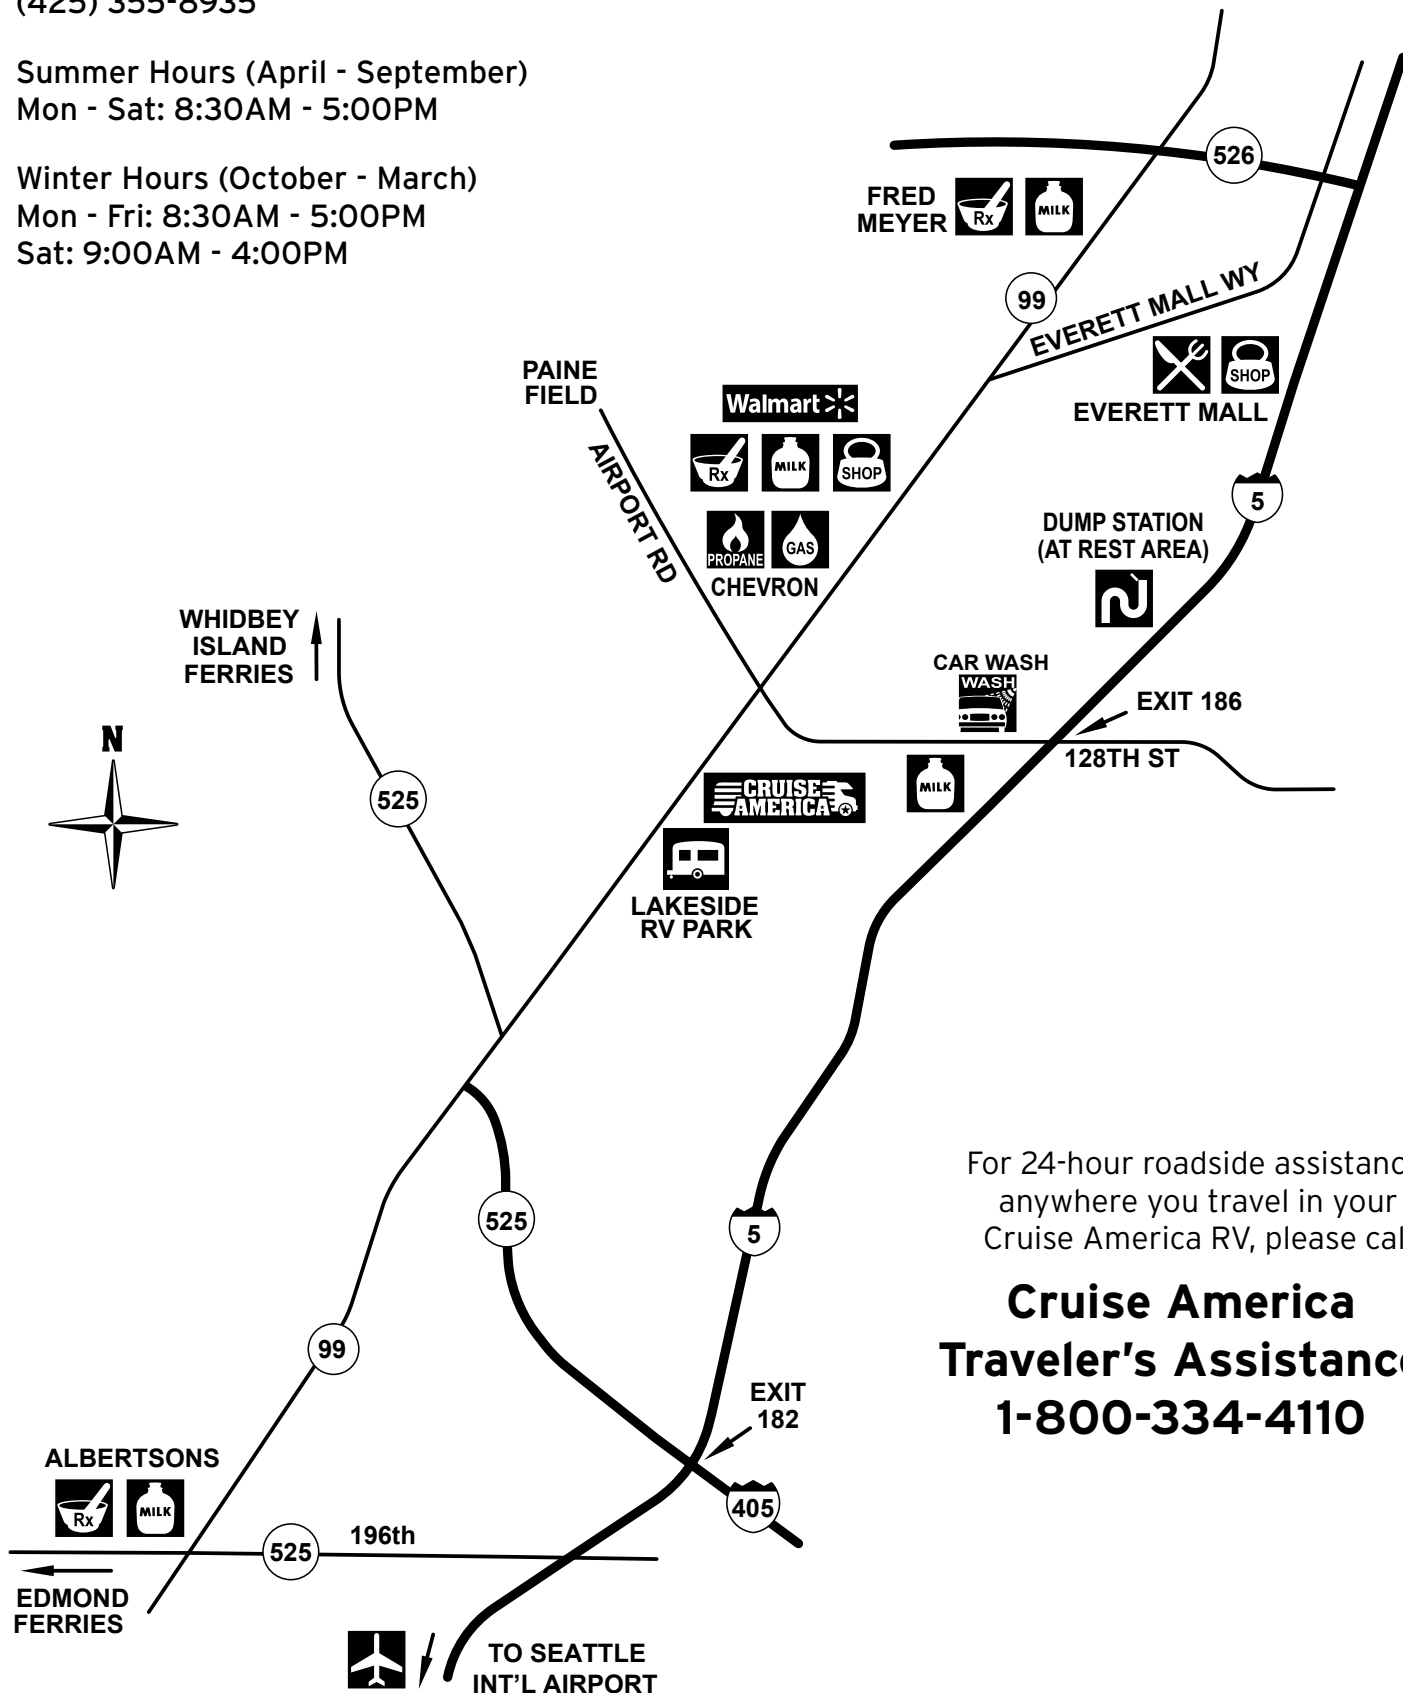

Everett, WA (EVT)

12201 Highway 99 South
Everett, WA 98204

(425) 355-8935

Summer Hours (April - September)
Mon - Sat: 8:30AM - 5:00PM

Winter Hours (October - March)
Mon - Fri: 8:30AM - 5:00PM
Sat: 9:00AM - 4:00PM

For 24-hour roadside assistance,
anywhere you travel in your
Cruise America RV, please call:

**Cruise America
Traveler's Assistance
1-800-334-4110**